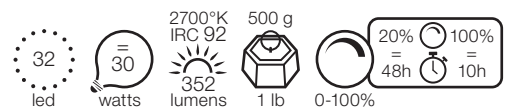

### Lampe nomade, lumière directe et indirecte

Munie d'une batterie rechargeable amovible, variateur de 20% a 100%.  
15 watts, 12 volts, Class 3 IP 20.

### Portable lamp providing direct and indirect light

Removable rechargeable battery, dimmer switch 20% up to 100%.  
15 watts, 12 volts, Class 3 IP 20.

garantie

warranty